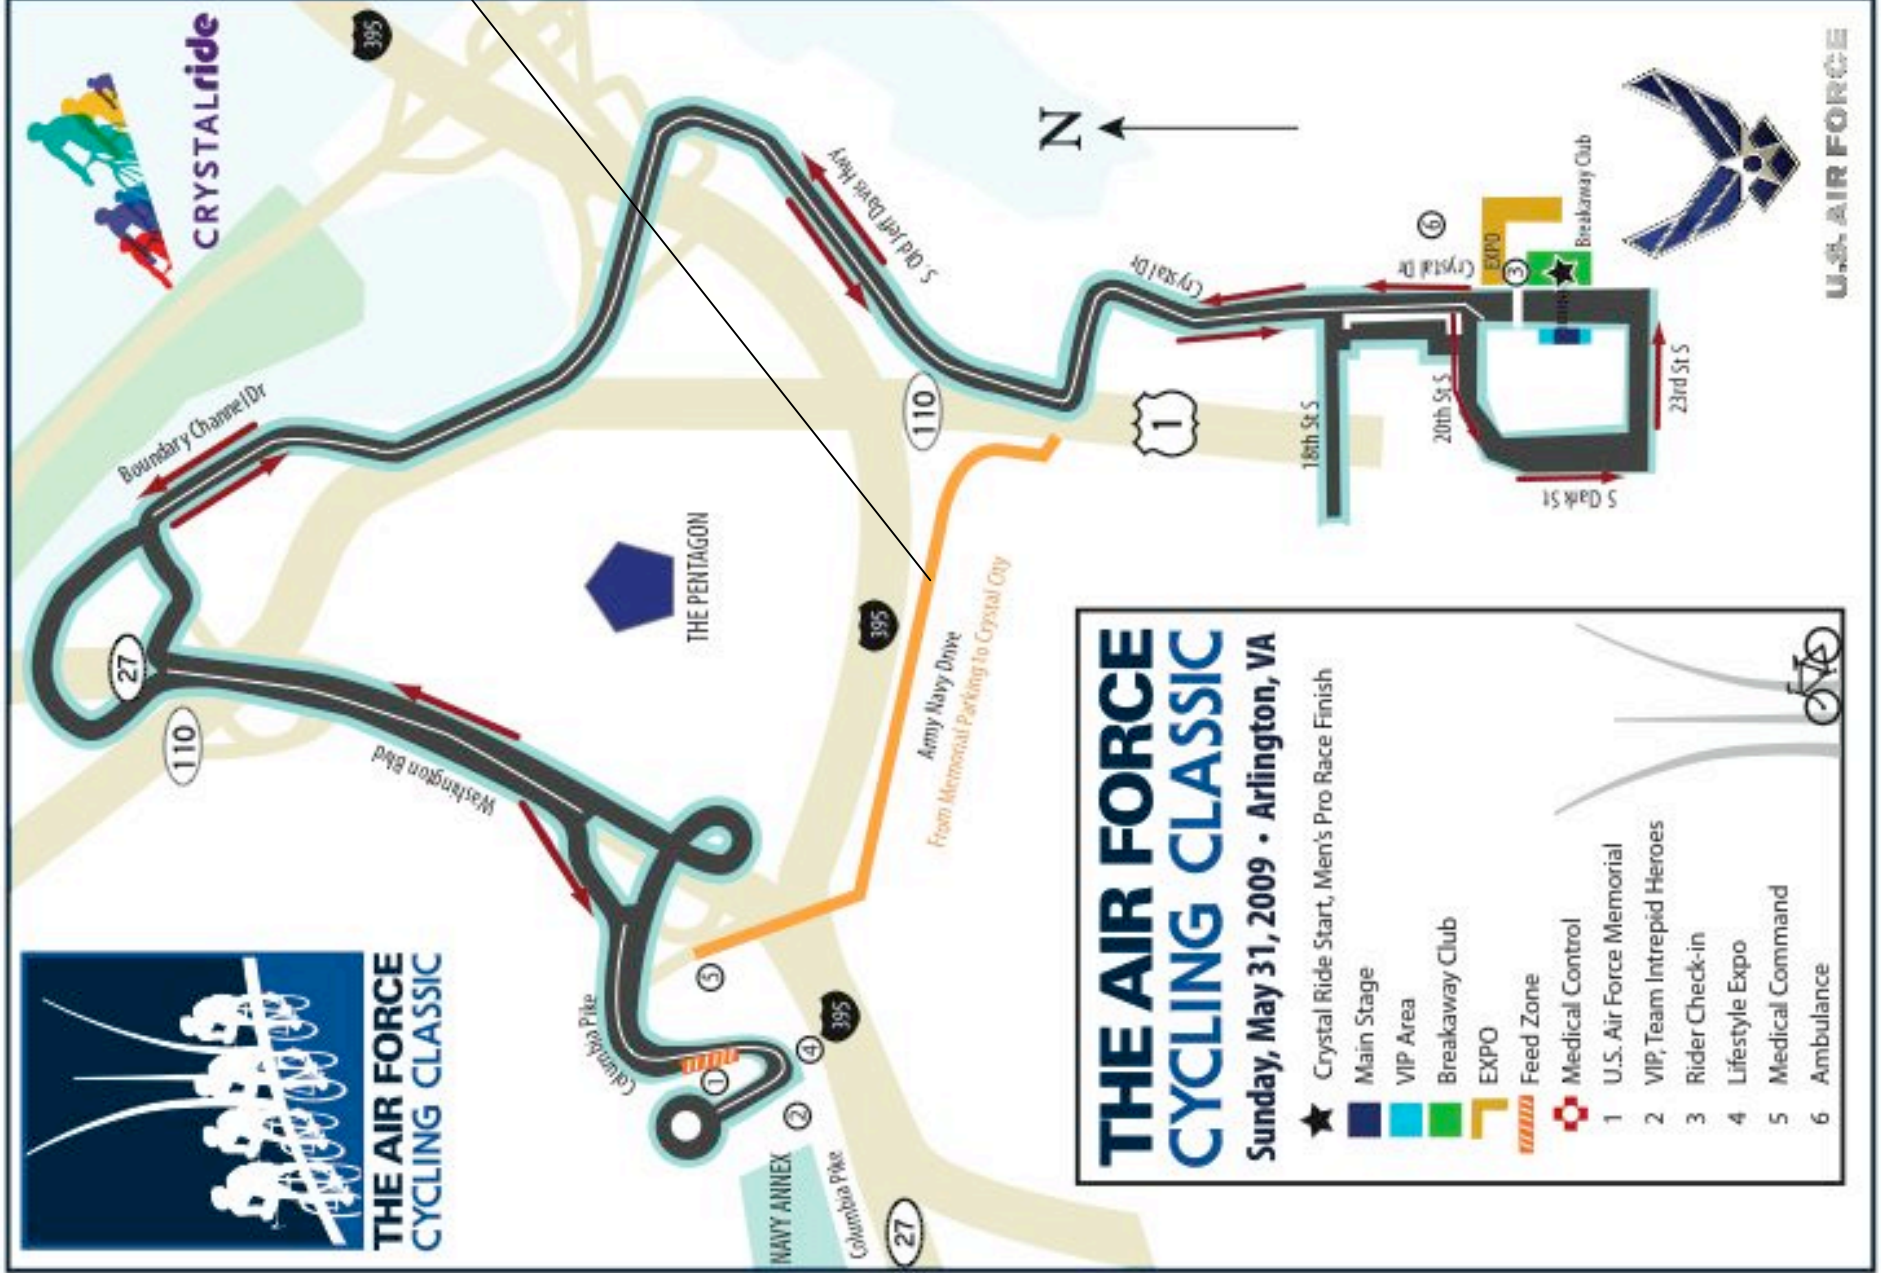

See yellow route to Crystal Ride Start from Memorial Parking

## Site: US Air Force Memorial

Enter Parking from S. Joyce. Show parking pass to officer at Army Navy Dr and S. Joyce Check Point

# Site: Crystal City Stage

**THE AIR FORCE  
CYCLING CLASSIC**

To underground parking (free)

**Crystal Ride  
Start/Finish**

**Breakaway  
Club**

To underground parking (free)

# Crystal Ride PARKING PERMIT

Sunday, May 31, 2009