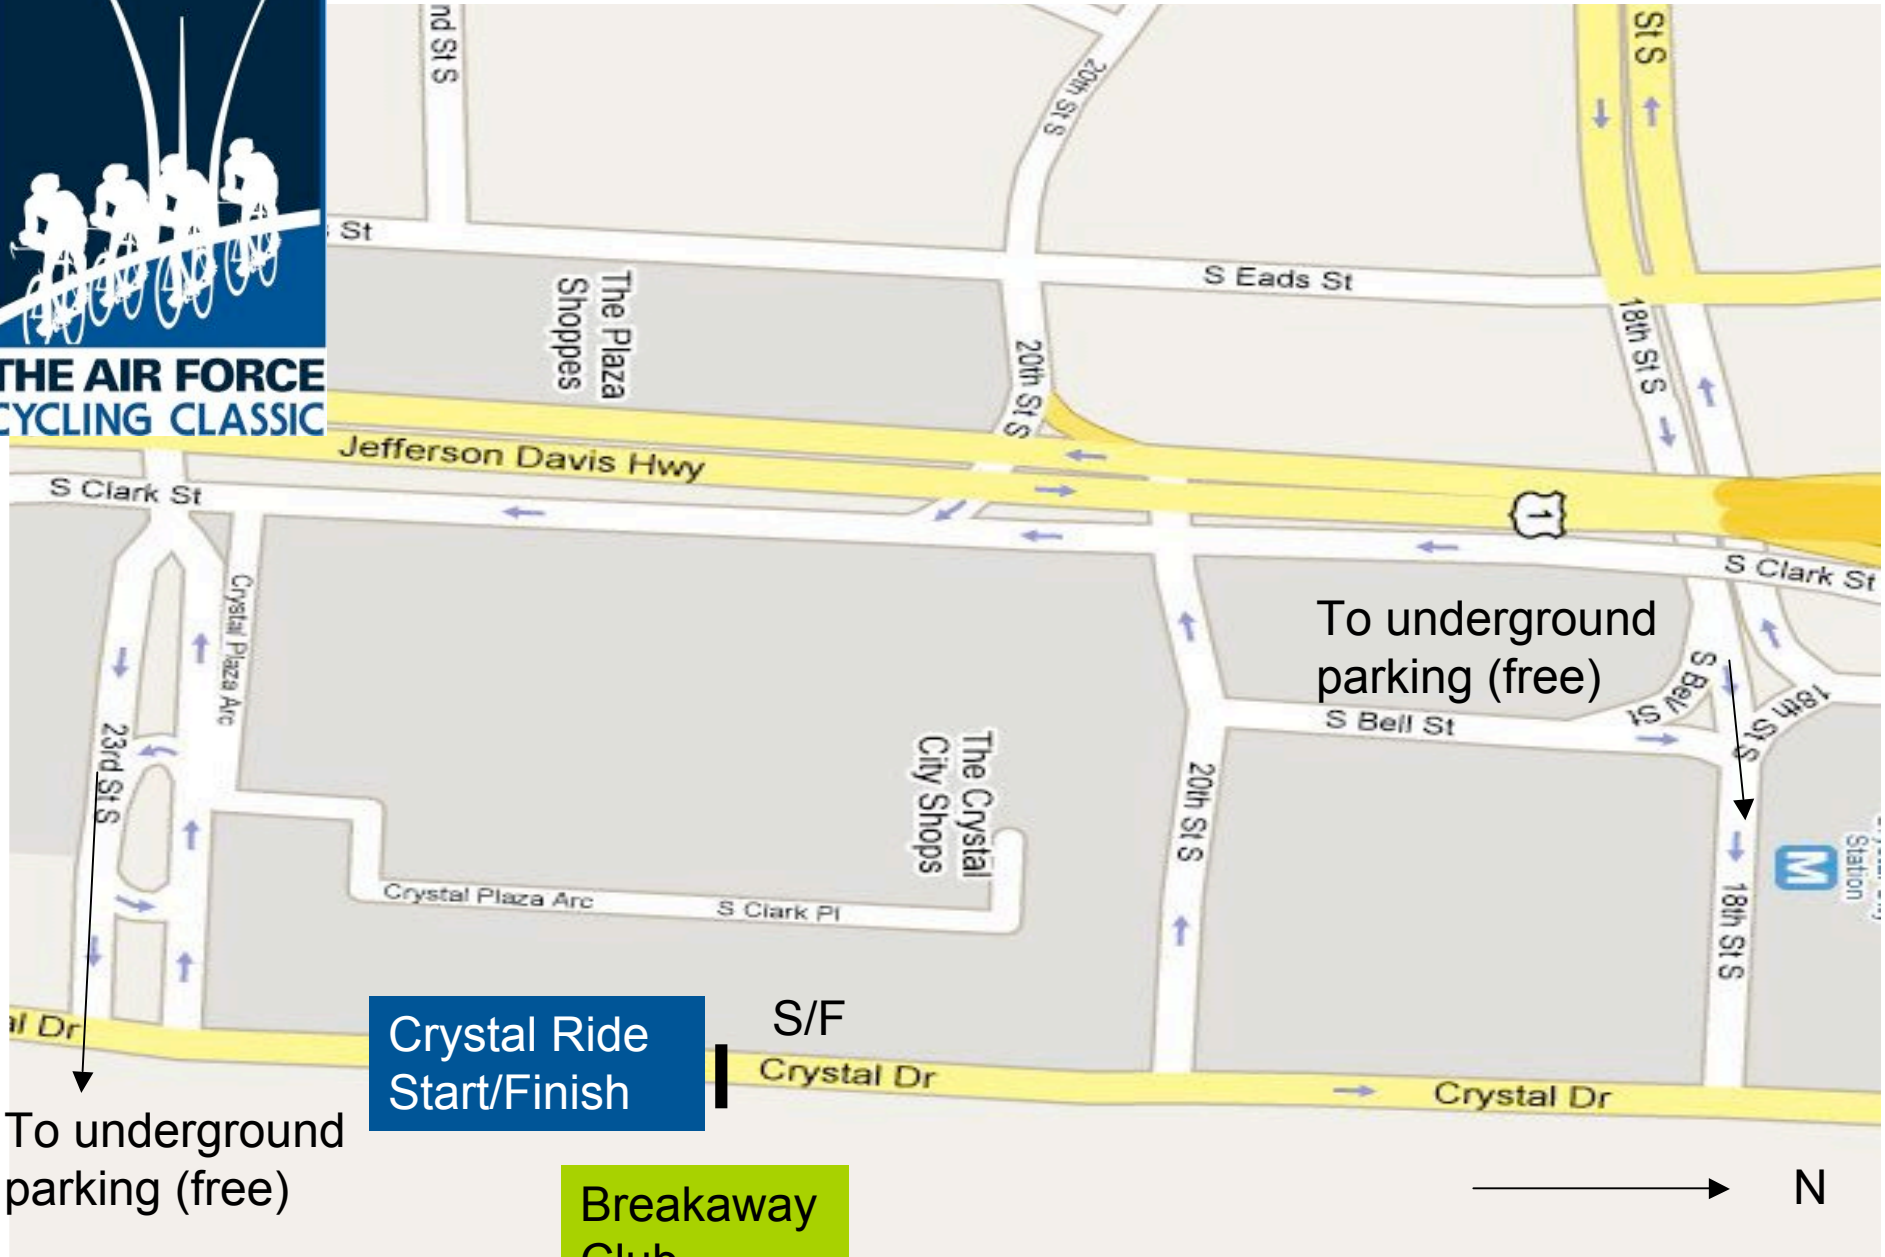

See yellow route to Crystal Ride Start from Memorial Parking

## Site: US Air Force Memorial

Enter Parking from S. Joyce. Show parking pass to officer at Army Navy Dr and S. Joyce Check Point

# Site: Crystal City Stage

**THE AIR FORCE  
CYCLING CLASSIC**

To underground parking (free)

**Crystal Ride  
Start/Finish**

**Breakaway  
Club**

To underground parking (free)