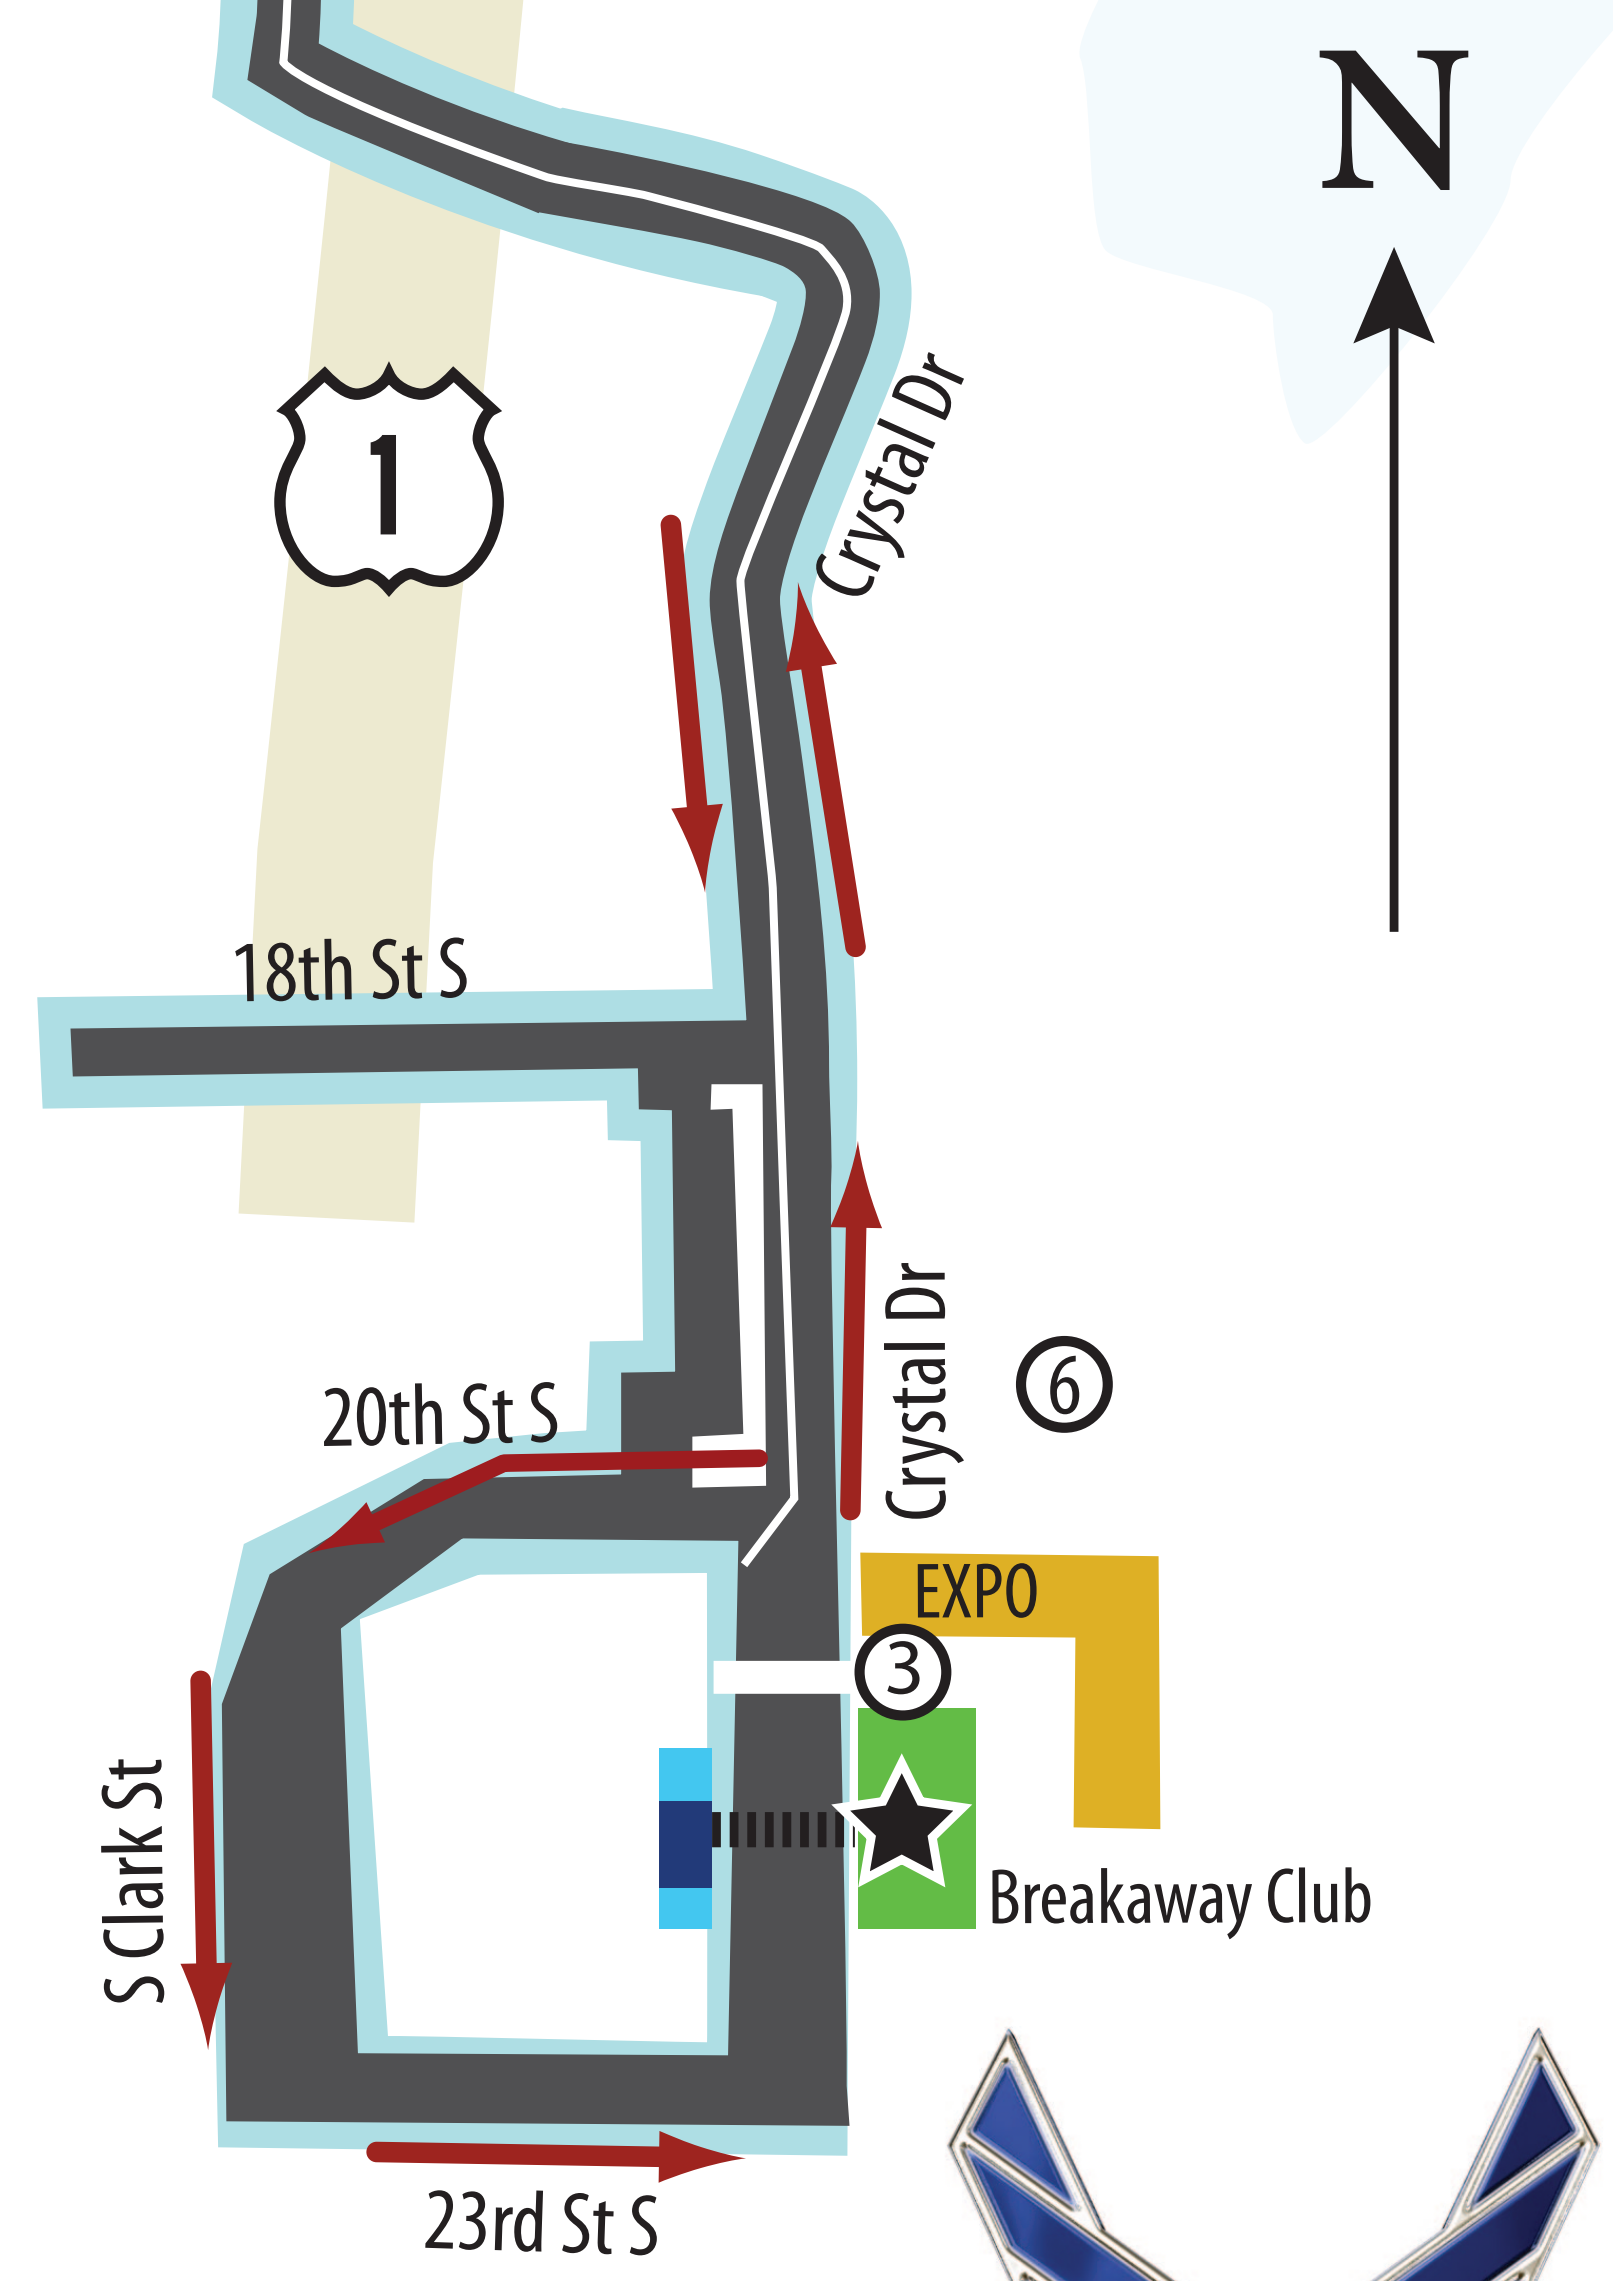

THE AIR FORCE CYCLING CLASSIC

CRYSTALride

THE AIR FORCE CYCLING CLASSIC

Sunday, June 13, 2010 • Arlington, VA

- ★ Crystal Ride Start, Men's Pro Race Finish
- Main Stage
- VIP Area
- Breakaway Club
- EXPO
- ▨ Feed Zone
- ⊕ Medical Control
- 1 U.S. Air Force Memorial
- 2 VIP, Team Intrepid Heroes
- 3 Rider Check-in
- 4 Lifestyle Expo
- 5 Medical Command
- 6 Ambulance